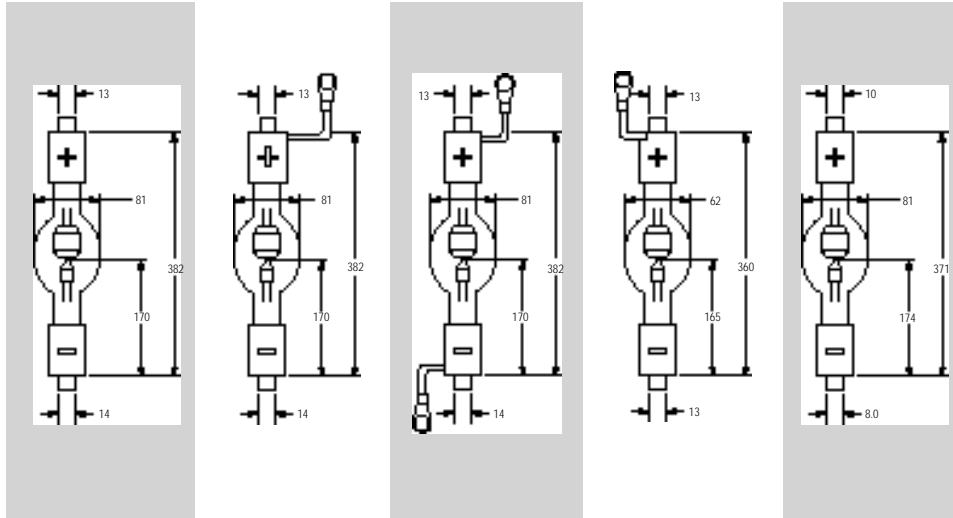

ULTRALIFE XENON

DRAWINGS (mm)

PART NUMBER	XM4200H/V	XM4200H/VC	XM4200H/VCC	XM4200-5H/VC	XM4500HS
SPECIFICATIONS					
POWER (W)	4200	4200	4200	4200	4500
CURRENT(A)	140	140	140	140	140
VOLTAGE (V)	30	30	30	30	32
IGN. VOLTAGE (V)	30K	30K	30K	30K	30K
MINIMUM OPEN CIRCUIT VOLTAGE(V)	100+	100+	100+	100+	100+
AVERAGE LUMEN OUTPUT	190,000	190,000	190,000	190,000	190,000
AVERAGE LIFE (HOURS)	1250	1250	1250	1500	1250
MIN/MAX CURRENT(A)	125/140	125/140	125/140	125/140	130/145
ARC GAP(mm)	7.2	7.2	7.2	7.2	7.2