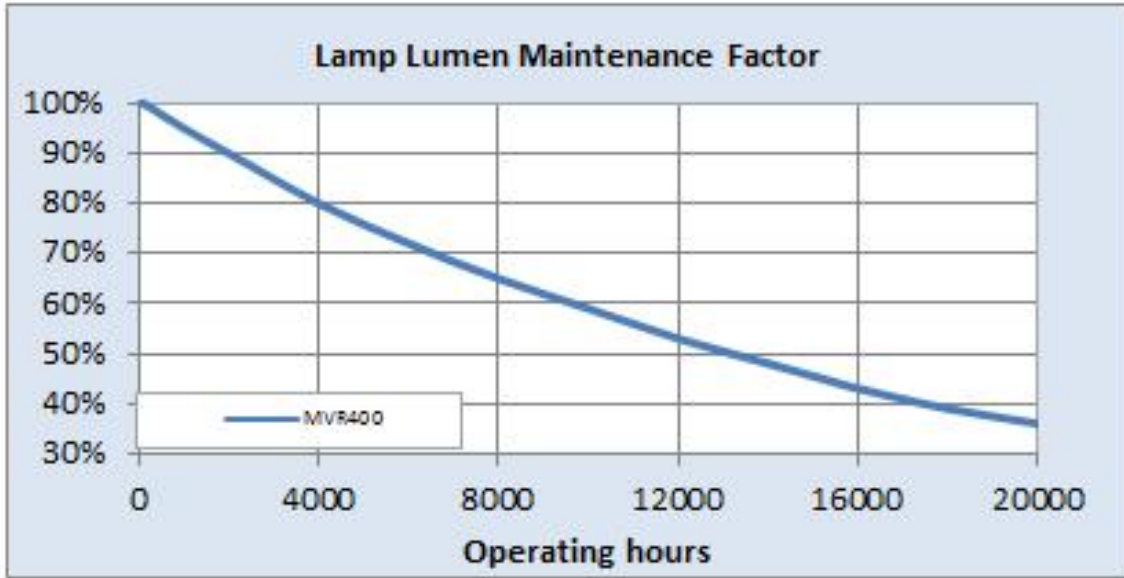

Lumen maintenance data