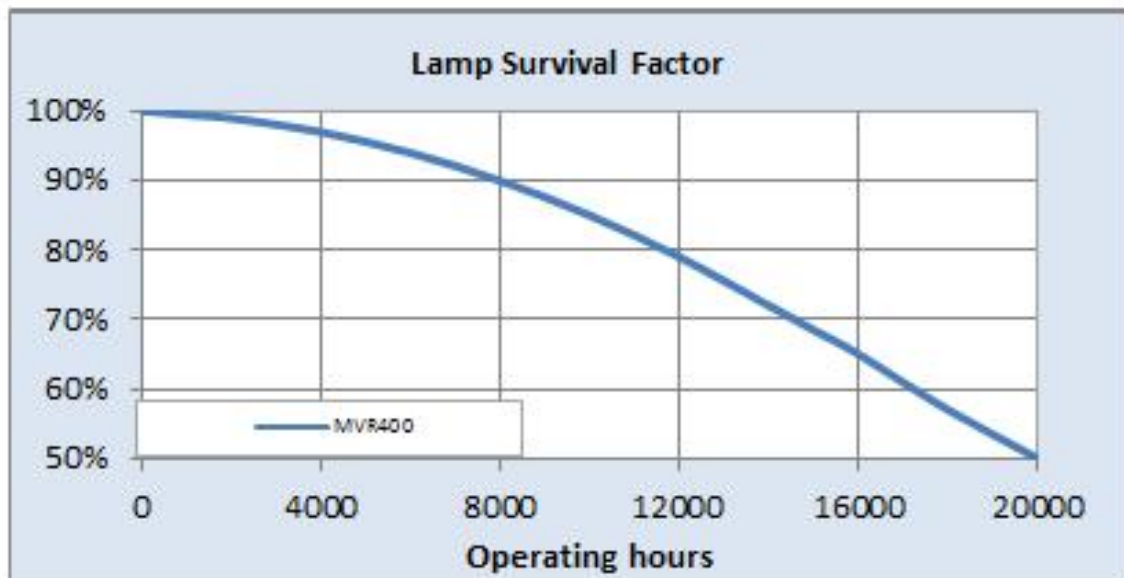

Survival data