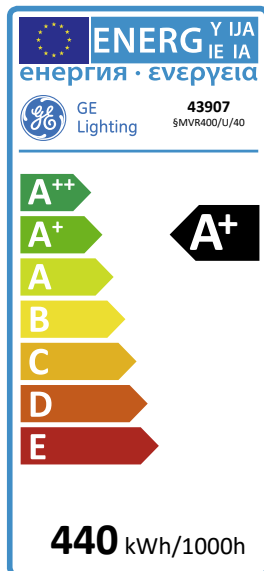

GE
Lighting

440
kWh/1000h

A+
energy class

100
lumens/watt

Multi-Vapor™ Elliptical Clear

SMVR400/U/40

43907

Product information

High brightness, high quality white light with excellent colour rendition and energy efficiency makes GE Multi-Vapor™ Metal Halide lamps particularly suitable for commercial and industrial interiors, particularly in high ceiling areas.

Application areas

- Road and tunnel
- Street and pedestrian
- Commercial areas

Product data

Product Code	43907
Bulb Shape	Elliptical
Bulb Finish	Clear
Regulatory comment	Product only available outside the EU.
Maximum Overall Length [mm]	292
Light Center Length [mm]	177.8
Net weight per piece [g]	239
Gross weight per piece [g]	332
Operating position	U - Universal
Mercury Content [mg]	63
UV radiance	Exempt
Brand	General Electric (GE)
Cap/Base	E40

Performance data

Colour Code	640
Rated Lumens [lm]	39600
Weighted energy consumption [kWh/1000h]	440
Nominal efficacy [LpW]	100
Rated efficacy [LpW]	99
Energy efficiency class (EEC)	A+
Nominal correlated colour temperature (CCT) [K]	4000
Nominal lumens [lm]	40000
Colour Rendering Index (CRI) [Ra]	65