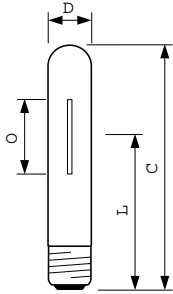

MASTER SON-T PIA Plus

Dimensional drawing

Product	D (max)	O	L	C (max)
MASTER SON-T PIA Plus 250W E E40 1SL/12	48 mm	64 mm	158 mm	257 mm
MASTER SON-T PIA Plus 250W E E40 1SL/12	48 mm	64 mm	158 mm	257 mm
MASTER SON-T PIA Plus 250W E40 1SL/12	48 mm	64 mm	158 mm	257 mm
SON-T PIA PLUS 250W E E40 1SL/12	48 mm	64 mm	158 mm	257 mm
MASTER SON-T PIA Plus 250W E E40 1SL/12	48 mm	64 mm	158 mm	257 mm
MASTER SON-T PIA Plus 400W E E40 1SL/12	48 mm	83 mm	175 mm	279 mm
MASTER SON-T PIA Plus 400W E E40 1SL/12	48 mm	83 mm	175 mm	279 mm
MASTER SON-T PIA Plus 400W E40 1SL/12	48 mm	83 mm	175 mm	279 mm
MASTER SON-T PIA Plus 400W E E40 1SL/12	48 mm	83 mm	175 mm	279 mm
MASTER SON-T PIA Plus 150W/220 E40 - 1SL/12	48 mm	61 mm	132 mm	210 mm
MASTER SON-T PIA Plus 100W/220 E40 1SL/12	48 mm	47 mm	132 mm	210 mm
MASTER SON-T PIA Plus 50W/220 E27 1SL/12	36 mm	35 mm	104 mm	156 mm
MASTER SON-T PIA Plus 70W/220 E27 1SL/12	36 mm	42 mm	104 mm	156 mm
MASTER SON-T PIA Plus 70W E E27	36 mm	42 mm	104 mm	156 mm
MASTER SON-T PIA Plus 600W/220 E40 1SL/12	47 mm	126 mm	174.2 mm	279 mm
MSTSON-TPIA Plus 70W E27 1CT/12	35.75 mm	42 mm	102 mm	156 mm
MASTER SON-T PIA Plus 100W E E40 1SL/12	47 mm	47 mm	132 mm	209 mm
MASTER SON-T PIA Plus 100W E40 1SL/12	47 mm	47 mm	132 mm	209 mm
MASTER SON-T PIA Plus 150W E E40 1SL/12	47 mm	61 mm	132 mm	209 mm
MASTER SON-T PIA Plus 150W E E40 1SL/12	47 mm	61 mm	132 mm	209 mm
MASTER SON-T PIA Plus 150W E40 1SL/12	47 mm	61 mm	132 mm	209 mm

General Information	
Operating Position	UNIVERSAL
System Description	External Ignitor
Light Technical	
Color Code	220
Correlated Color Temperature (Nom)	2000 K
Color Rendering Index (Max)	25
Mechanical and Housing	
Bulb Finish	Clear

Approval and Application